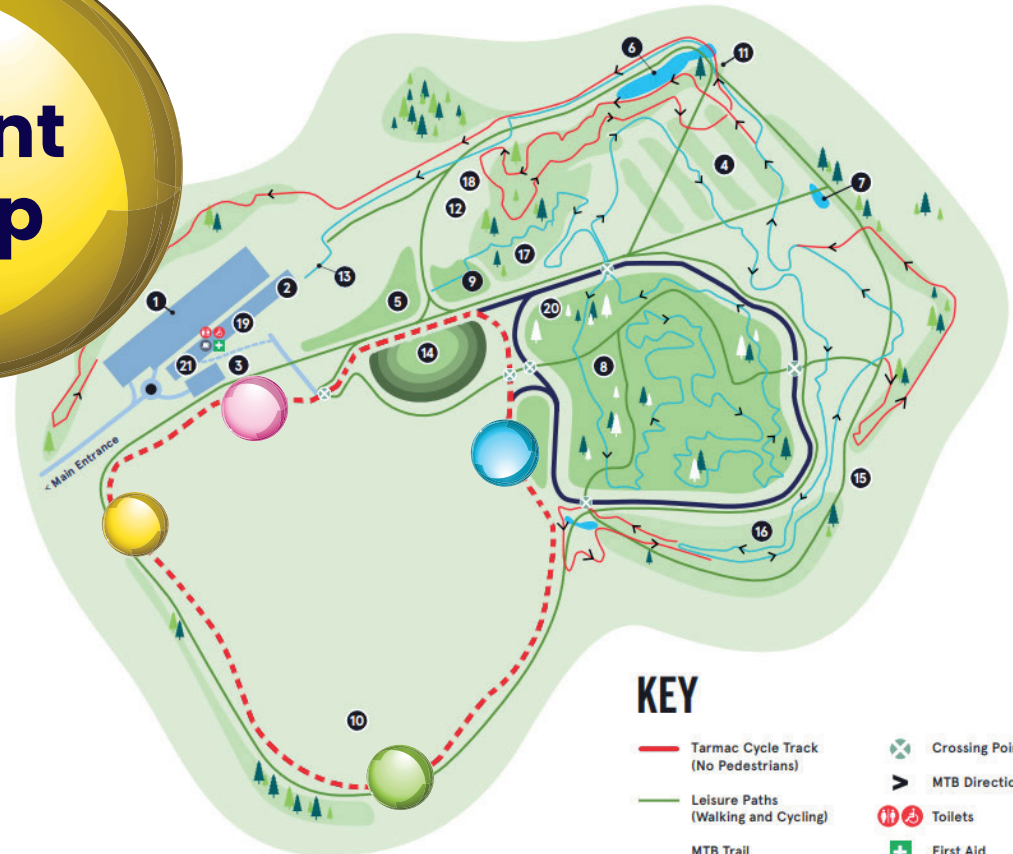

- 1 Car Park
- 2 Bike Hire
- 3 Play Area
- 4 The Galleries
- 5 The Green
- 6 Blue Lake
- 7 Tenant Pond
- 8 Colliers Wood
- 9 MTB Trail Start
- 10 The Meadows
- 11 Viewing Platform
- 12 MY/PT Military Fitness Course
- 13 MTB Finish
- 14 Amphitheatre
- 15 Colliers Gate
- 16 Horse Wood
- 17 Forest School
- 18 Fossil Hunting
- 19 Visitor Centre
- 20 Battlezone Arena
- 21 The Lamp Room

KEY

- Tarmac Cycle Track (No Pedestrians)
- Leisure Paths (Walking and Cycling)
- MTB Trail
- Blue Trail (Entry Level)
- Red Trail (Advanced)
- Crossing Points
- MTB Direction
- Toilets
- First Aid
- Café

The Event Village will be held in the Amphitheatre (number 14). Please head here when you arrive. The - - - marks the Bubble Rush course and the approximate locations of the Bubble Stations.

If you have any questions, please email us at bubblerrush@demelza.org.uk or take a look at our Facebook Event for all our up to date information.